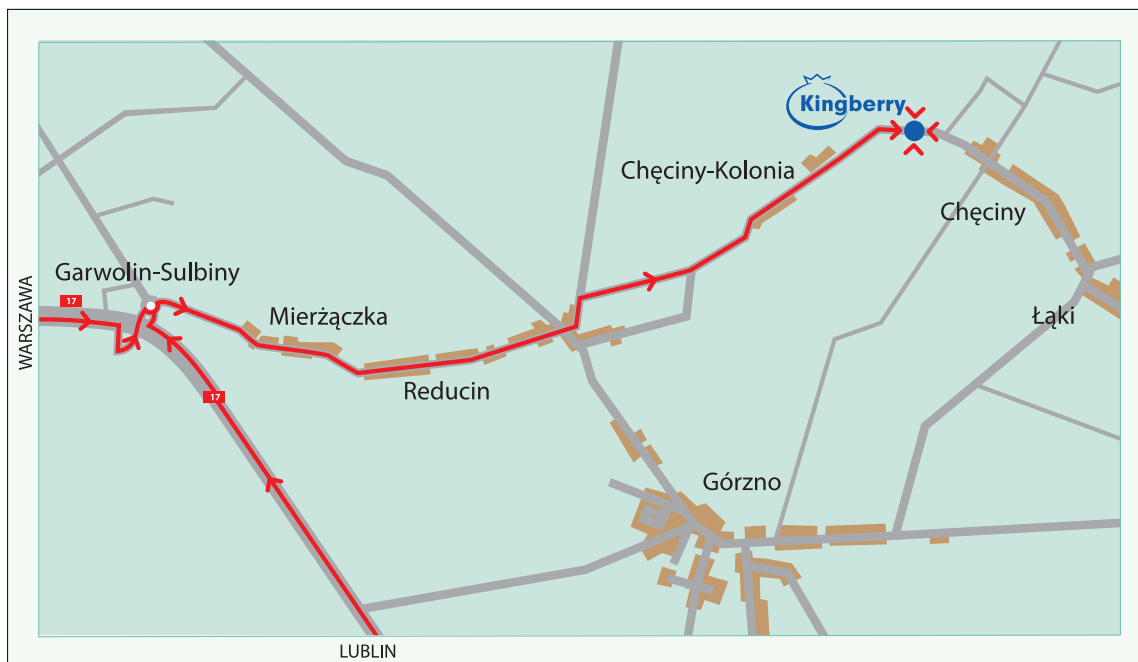

**Contact**

If you want to visit us, call or write before.

**Find Us:** **CHĘCINY FARM: Kingberry, Chęciny 60A, 08-404 Górzno****From Warsaw road No. 17. 17**

Follow the bypass road of Garwolin to the exit Garwolin-Sulbiny (exit right).

After leaving the bypass You will get to a major road, turn left, direction of Garwolin.

After driving 300 m, You will reach a roundabout, then take the second exit.

Drive for 3.2 km through the village of Mierzączka and Reducin.

Stop in front of the road with priority crossing.

Continue straight on the road with the priority of passage in the direction of Łąki village.

After driving for about 300 m, slow down and turn right. Continue on this road.

Get to the roundabout, take the first exit.

Drive for 3.2 km through the village Mierzączka and Reducin.

Stop in front of the road with priority crossing.

Continue straight on the road with the priority of passage in the direction of Łąki village.