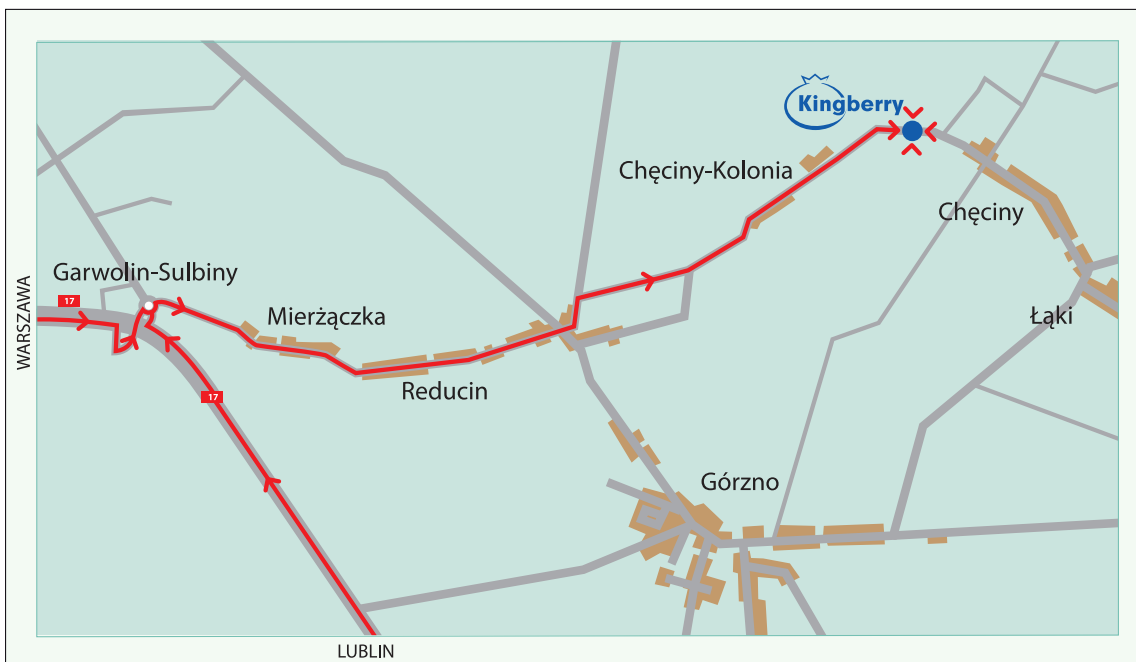

**Contact**

If you want to visit us, call or write before.

**Find Us:** **CHĘCINY FARM: Kingberry, Chęciny 60A, 08-404 Górzno****From Warsaw road No. 17. **

Follow the bypass road of Garwolin to the exit Garwolin-Sulbiny (exit right).
After leaving the bypass You will get to a major road, turn left, direction of Garwolin.
After driving 300 m, You will reach a roundabout, then take the second exit.
Drive for 3.2 km through the village of Mierzączka and Reducin.
Stop in front of the road with priority crossing.
Continue straight on the road with the priority of passage in the direction of Łąki village.
After driving for about 300 m, slow down and turn right. Continue on this road.
After driving for 2.7 km, slow down before a turn to the right, continue for approx. 200 m.
Kingberry, Chęciny 60A is on the left side of the road.

From Lublin road No. 17. 

From the bypass road of Garwolin take the exit Garwolin-Sulbiny (exit right).
Get to the roundabout, take the first exit.
Drive for 3.2 km through the village Mierzączka and Reducin.
Stop in front of the road with priority crossing.
Continue straight on the road with the priority of passage in the direction of Łąki village.
After driving for about 300 m, slow down and turn right. Continue on this road.
After driving for 2.7 km slow down before a turn to the right, continue for approx. 200 m.
Kingberry, Chęciny 60A is on the left side of the road.